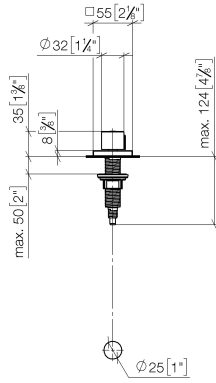

**Strainer waste with control handle - Brushed Dark Platinum**

LOT

10 711 970

- control for single basin
- including adapter for Bowden cable

Fits LOT

	Brushed Dark Platinum	10 711 970-99
	Chrome	10 711 970-00
	Brushed Platinum	10 711 970-06
	Platinum	10 711 970-08
	Durabress (23kt Gold)	10 711 970-09
	Dark Chrome	10 711 970-19
	Brushed Durabress (23kt Gold)	10 711 970-28
	Matte Black	10 711 970-33
	Brushed Champagne (22kt Gold)	10 711 970-46
	Champagne (22kt Gold)	10 711 970-47
	Brushed Chrome	10 711 970-93

Strainer waste with control handle - Brushed Dark Platinum

LOT

10 711 970

mm [inches]

10 711 970

Parts for other finishes can be found here: [Chrome](#)

Spare parts list

No.	Item Number	Name	Quantity used	Delivery time
1	09 20 97 030-99	handle	1	30
2	90 12 12 002 00 90	fixing cap	1	2
3	09 27 87 007-99	rosette	1	30
4	90 14 10 043 00 90	seal	1	2
5	09 14 10 042 90	seal	1	2
6	09 29 06 087-99	spindle	1	-
Spare part can no longer be ordered, please order the replacement item				
7	04 30 01 029 00 90	adaptor	1	2
8	09 24 03 175 90	adaptor	1	2
9	09 11 10 073-07	connection	1	30
10	09 11 10 074-07	connection	1	30
11	09 11 10 079-07	connection	1	30
12	09 30 11 087 90	disc	1	2
13	09 23 30 024-07	nut	1	30